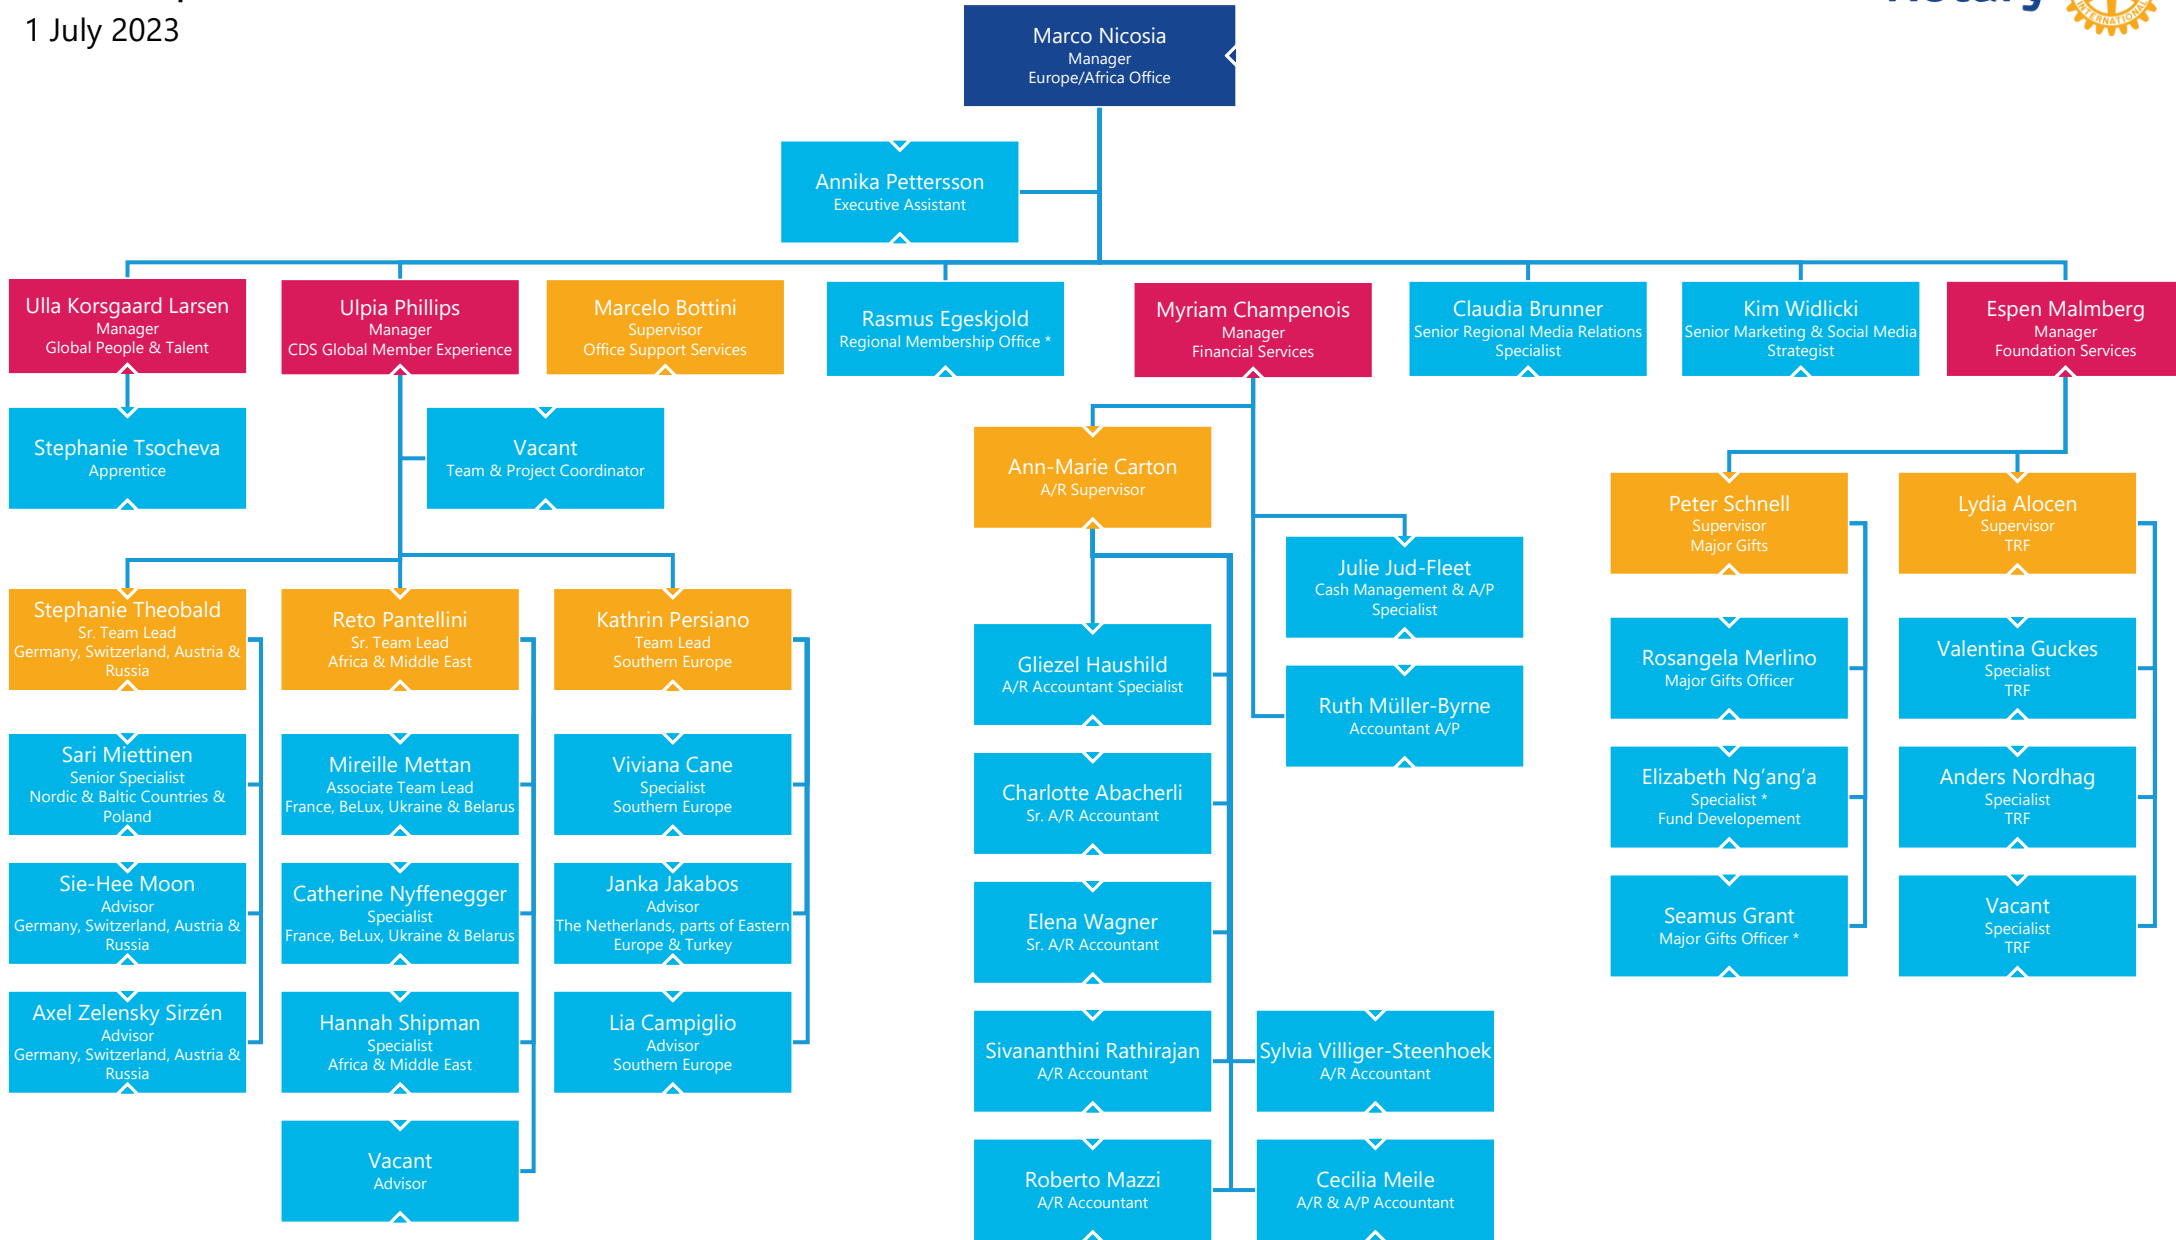

RI Europe/Africa Office

1 July 2023

Managers Supervisors Staff

* Remotely based Consultant